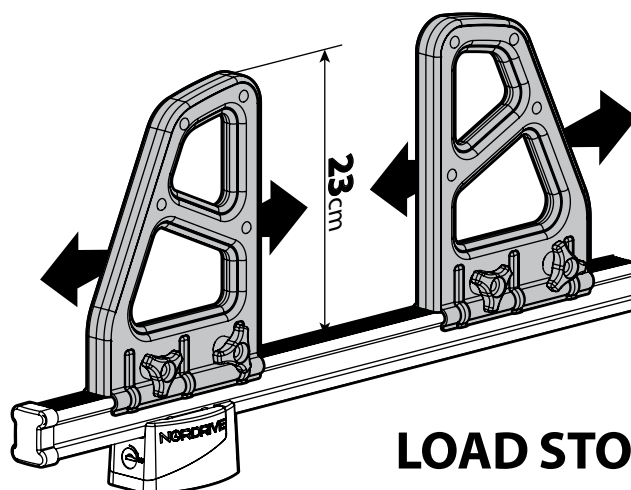

8

Kargo series

Acciaio / Steel

KARGO ROLLER

N11000	K-0	L = 64 cm
N11003	K-7	L = 96 cm

LOAD STOPS

N11001 K-1

LOAD STOPS