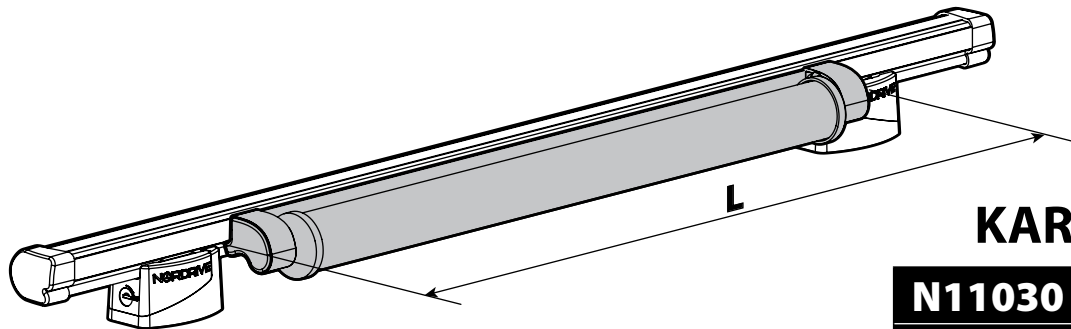

N11002 K-2

SPOILER

N11053	K-9	L = 95 cm
N11054	K-11	L = 110 cm

OPTIONALS PER / FOR / FÜR:

Kargo-Plus series

Alluminio / Aluminium

KARGO ROLLER

N11030	KP-0	L = 64 cm
N11034	KP-7	L = 96 cm