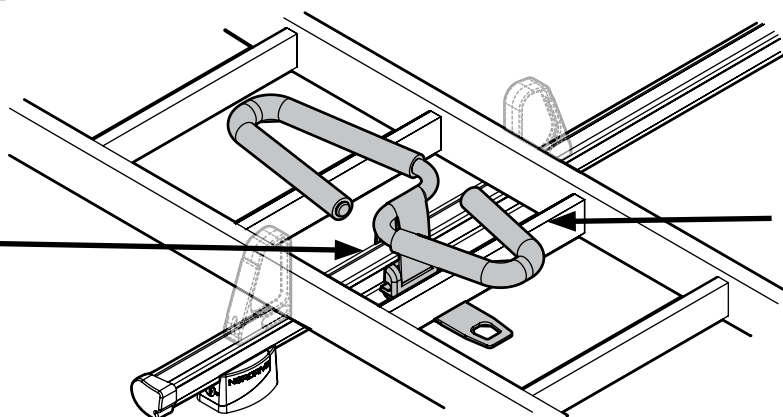

LADDER STEP ADAPTER

N11067 U-6