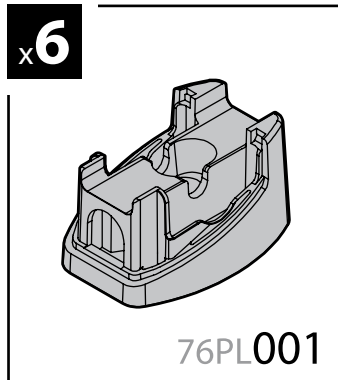

NORDRIVE®

TRANSPORT SOLUTIONS

Art. **N30033**