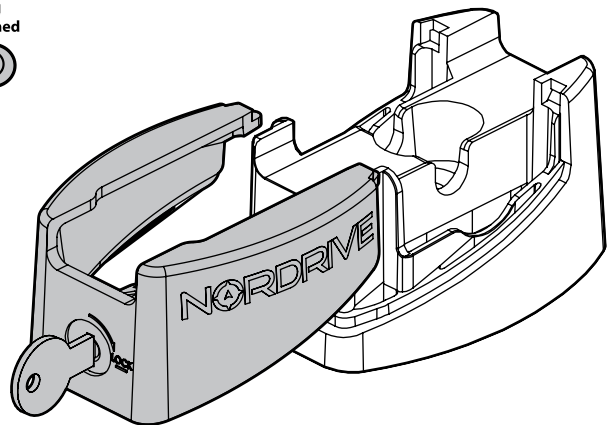

NORDRIVE®

TRANSPORT SOLUTIONS

Art. **N30033**