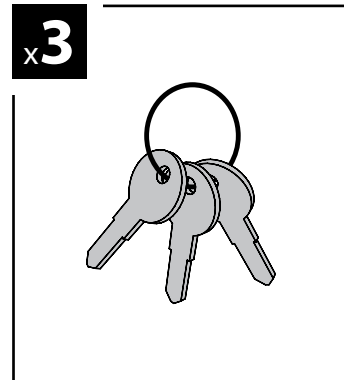

NORDRIVE®

TRANSPORT SOLUTIONS

Art. **N30033**