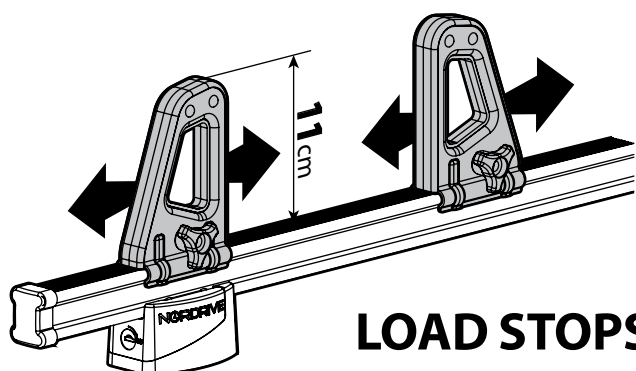

8

Kargo series

Acciaio / Steel

KARGO ROLLER

N11000	K-0	L = 64 cm
N11003	K-7	L = 96 cm

LOAD STOPS

N11001 K-1

LOAD STOPS