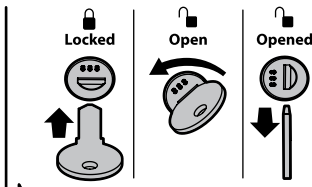

NORDRIVE®

TRANSPORT SOLUTIONS

Art. **N30033**