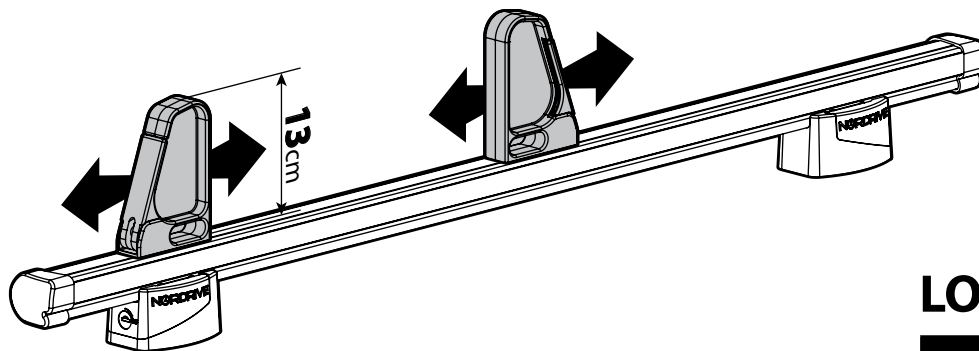

N11002 K-2

SPOILER

N11053	K-9	L = 95 cm
N11054	K-11	L = 110 cm

OPTIONALS PER / FOR / FÜR:

Kargo-Plus series

Alluminio / Aluminium

KARGO ROLLER

N11030	KP-0	L = 64 cm
N11034	KP-7	L = 96 cm