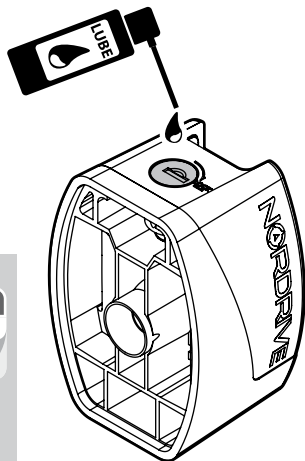

NORDRIVE®

TRANSPORT SOLUTIONS

Art. **N30033**