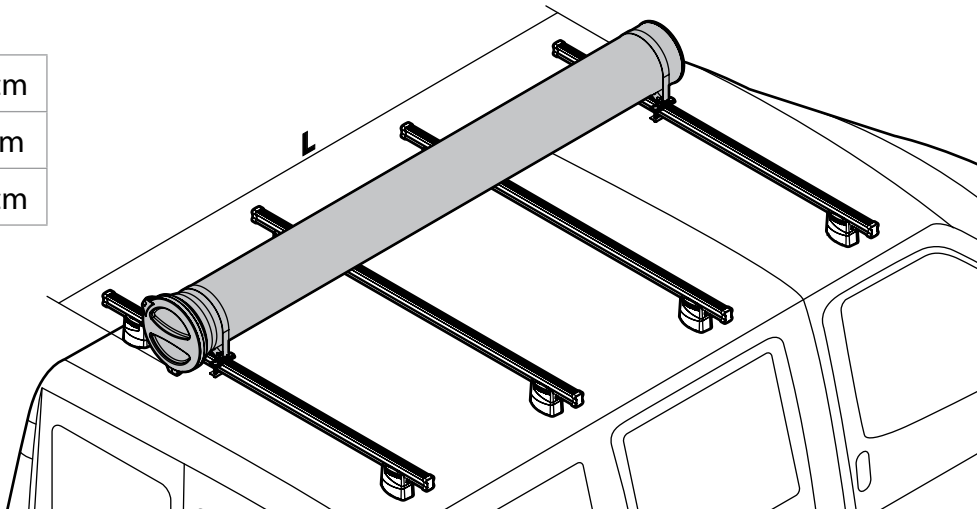

Acciaio / Steel

Kargo-Plus
series

Alluminio / Aluminium

KARGO-TUBE

N11050 T200 L = 205 cm

N11051 T300 L = 305 cm

N11052 T400 L = 405 cm

LADDER HOLDER STRAPS