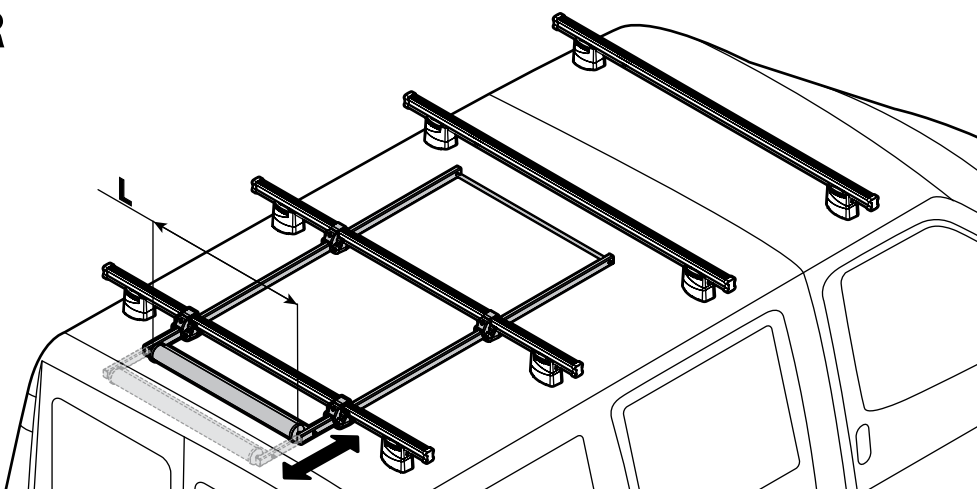

N11065 U-5

LADDER STEP ADAPTER

N11067 U-6

EXTENSION ROLLER

N11020 U-0 L = 64 cm

N11021 U-7 L = 96 cm

NORDRIVE[®]
TRANSPORT SOLUTIONS

NORDRIVE[®] is a registered trademark of
LAMPA S.p.A.
Via G. Rossa 53/55, 46019 Viadana (MN) ITALY
Tel. +39 0375 820700
UNI EN ISO 9001:2008 Certified Company
www.nordrive.it
www.lampa.it