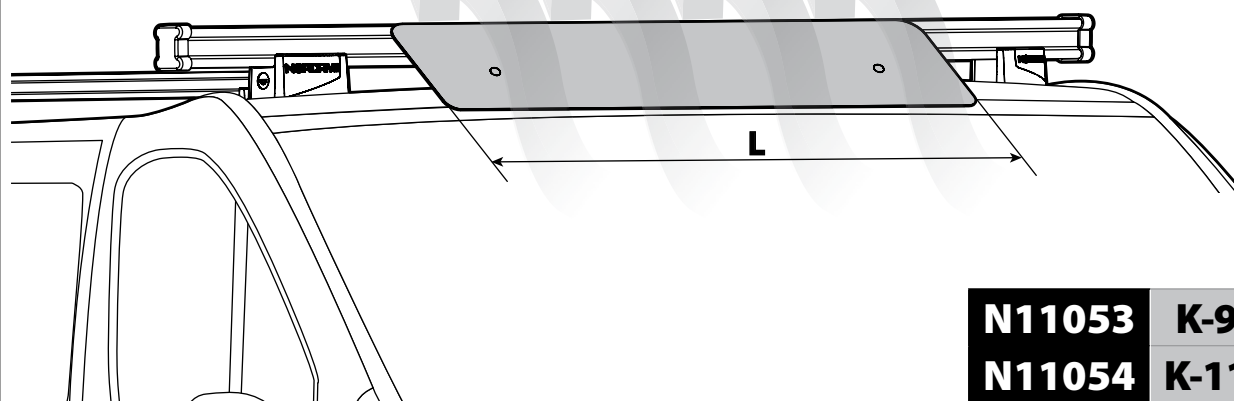

SPOILER

N11053	K-9	L = 95 cm
N11054	K-11	L = 110 cm